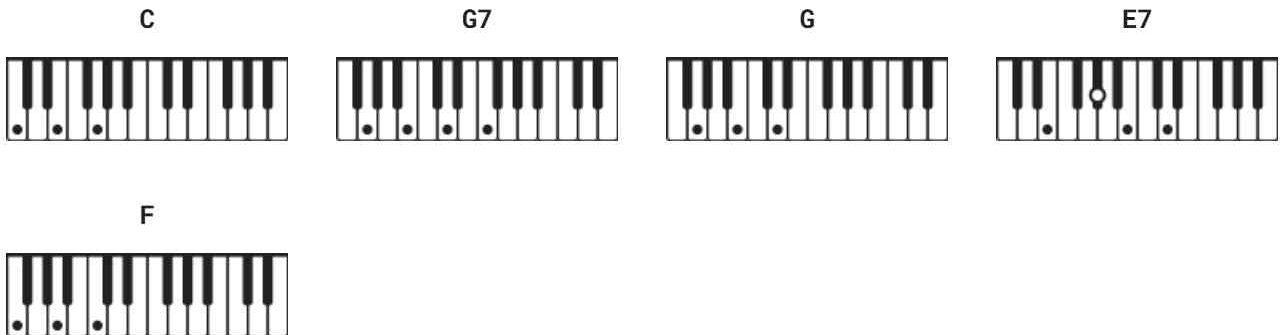

Freight Train Chords by Elizabeth Cotten

Difficulty: beginner

Tuning: E A D G B E

Key: C

CHORDS

Freight Train chords

Elizabeth Cotton 1906 - 1912

[https://en.wikipedia.org/wiki/Freight_Train_\(folk_song\)](https://en.wikipedia.org/wiki/Freight_Train_(folk_song))

Open or capo to suit your voice

C **G7**
Freight train, freight train, goin' so fast,
G **C**
freight train, freight train, goin' so fast
E7 **F**
Please don't tell what train I'm on,
C **G7** **C**
so they won't know where I'm gone.